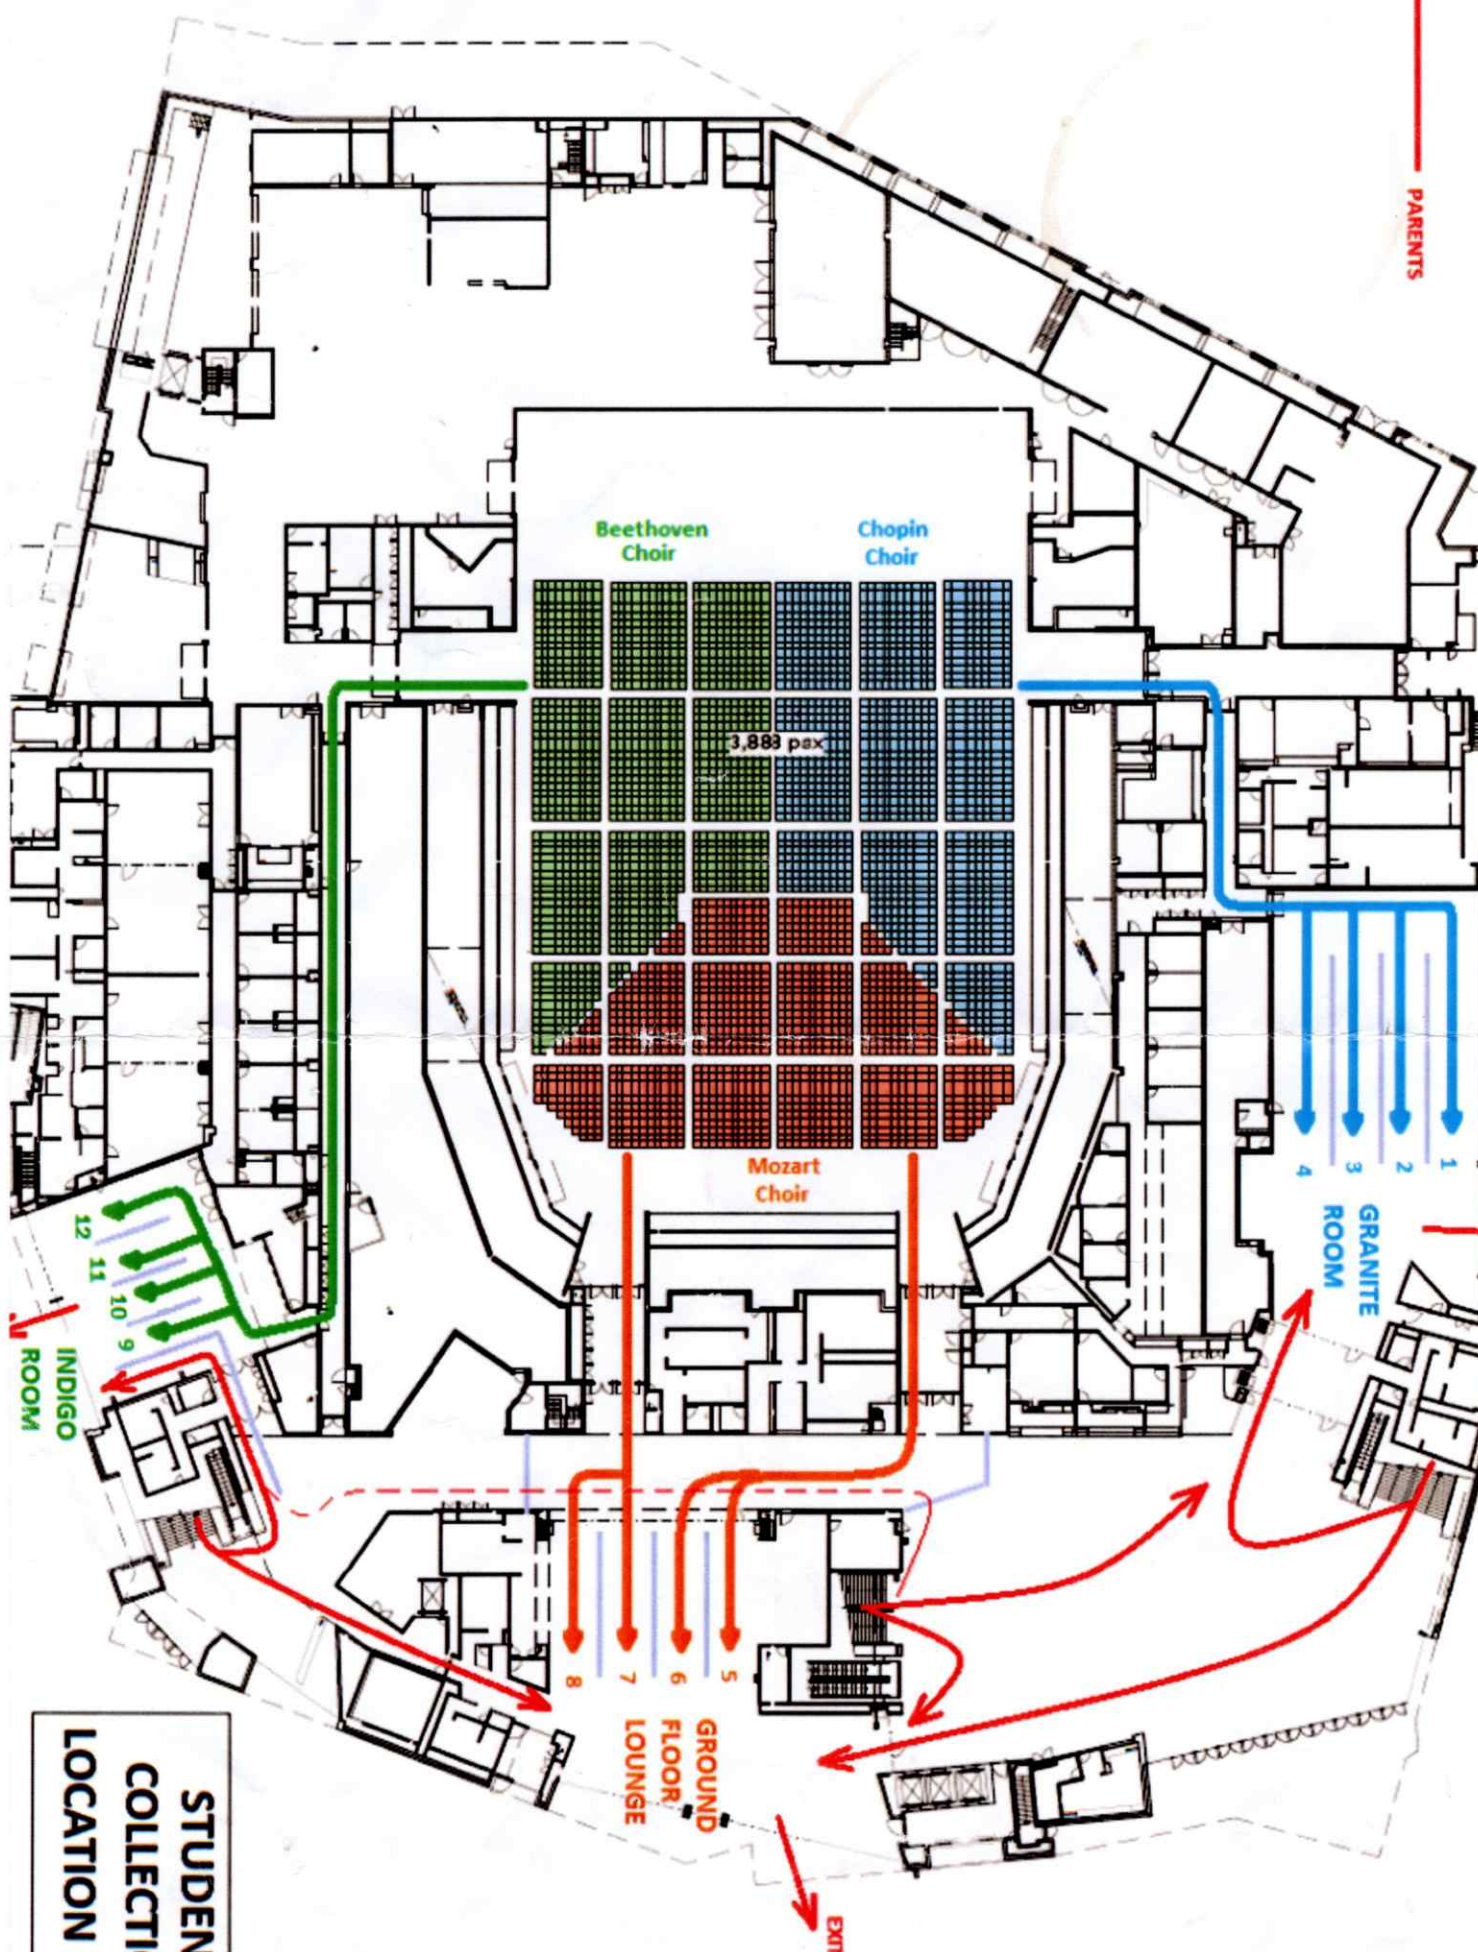

PARENTS

Beethoven Choir

Chopin Choir

3,883 pax

Mozart Choir

GRANITE ROOM

INDIGO ROOM

GROUND FLOOR LOUNGE

EXIT

STUDENT COLLECTION LOCATION PLAN