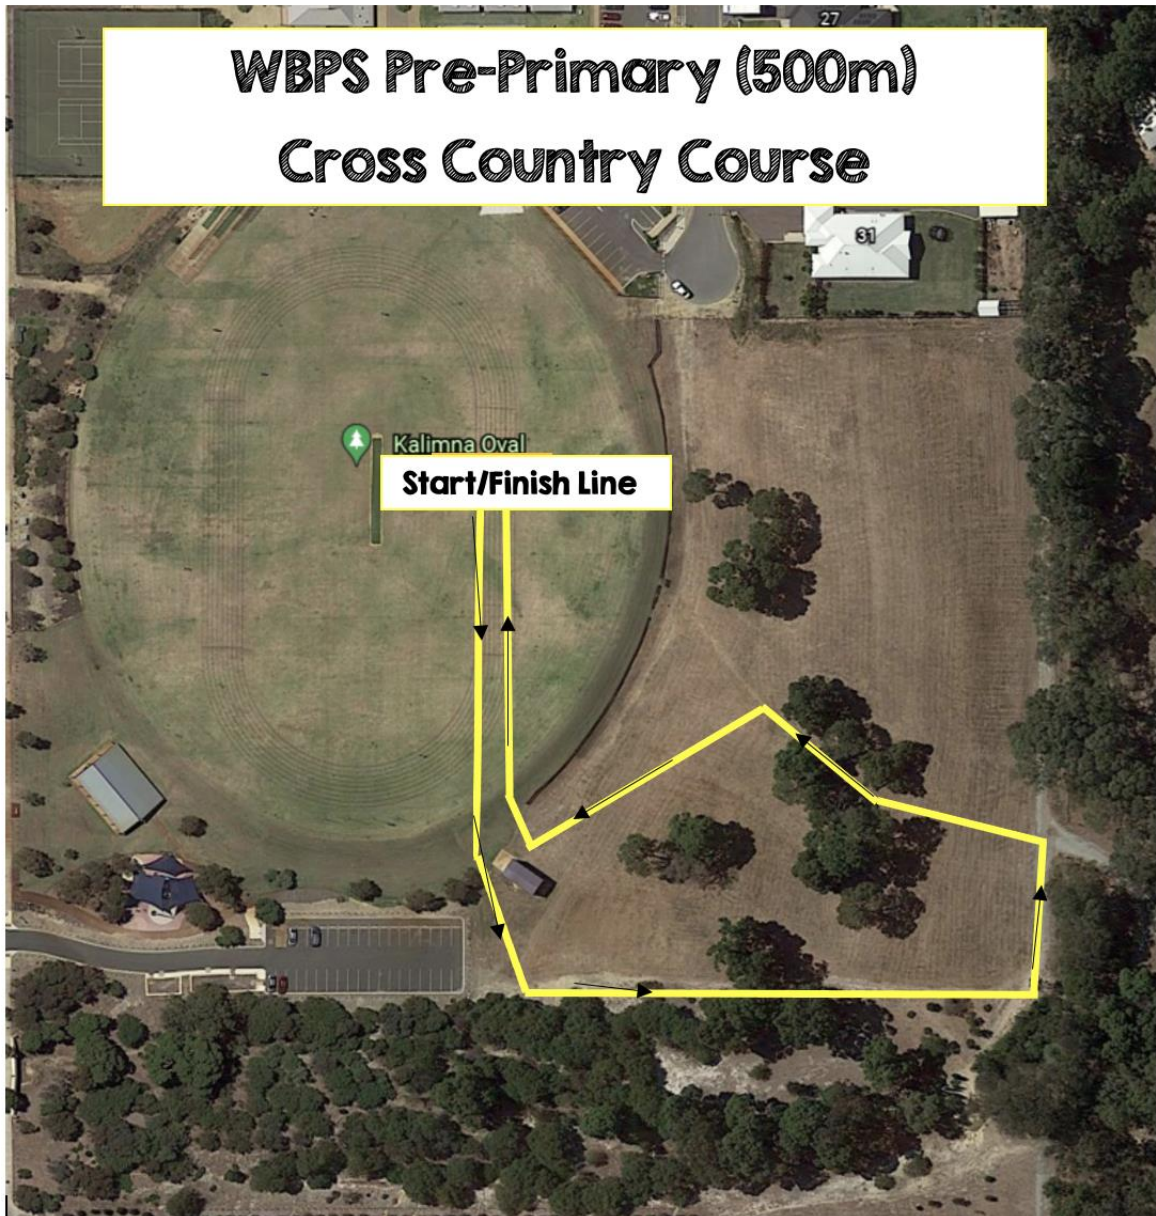

Dear Parents/Carers

West Byford Primary School will be holding our Faction Cross Country Carnival on Wednesday, 24th May. This is a long-distance running event for all students in Pre-Primary to Year 6. Students can support their faction by wearing their faction shirt on the day. Top 10 place getters will receive points, which are tallied to decide the winning faction of the carnival.

The table below outlines start times and distances of each race. Maps of the courses will be made available on the SkoolBag app and ClassDojo Story. Parents and carers are invited to come along and support their children in this event.

Please note that all start times are approximate and may vary slightly on the day.

Time expected on Oval	TIME	EVENT	CATEGORY	DISTANCE	
8:40am - 10:00am	8:50am	1	YEAR 4 GIRLS	1000m	
	9:05am	2	YEAR 4 BOYS	1000m	
	9:20am	3	YEAR 3 GIRLS	1000m	
	9:35am	4	YEAR 3 BOYS	1000m	
	9:50am	Presentations on the Oval			
9:50am - 10:50am	10:00am	5	YEAR 1 GIRLS	750m	
	10:10am	6	YEAR 1 BOYS	750m	
	10:20am	7	YEAR 2 GIRLS	750m	
	10:30am	8	YEAR 2 BOYS	750m	
	10:40am	Presentations on the Oval			
11.15am - 12.30pm	11:20am	9	YEAR 6 GIRLS	1500m	
	11:35am	10	YEAR 6 BOYS	1500m	
	11:50am	11	YEAR 5 GIRLS	1500m	
	12:05pm	12	YEAR 5 BOYS	1500m	
	12:20pm	Presentations on the Oval			
12.30pm - 1:05pm	12:40pm	13	PRE-PRIMARY GIRLS	500m	
	12:50pm	14	PRE-PRIMARY BOYS	500m	
	1:00pm	Presentations on the Oval			

Yours sincerely

Alexandra Stumpf
Physical Education Specialist

9th May 2023

Kardan Boulevard
Byford WA 6122
Phone 9526 6550
Email westbyford.ps@education.wa.edu.au

WBPS Cross Country Course Maps 2023